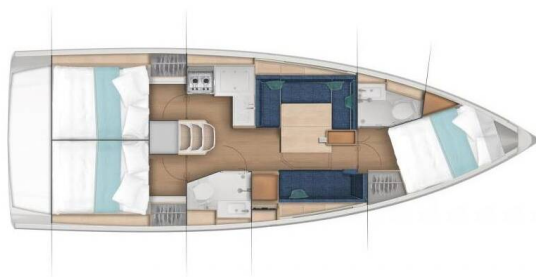

SUN ODYSSEY 380 PERFORMANCE

Mymia (2023)

Sailing yacht Sun Odyssey 380 Performance Mymia, built in 2023 is anchored in the Marina Kornati, Biograd, Zadar region, Croatia. It has 3 cabins, can accommodate 6 + 2 people and has 2 toilets. Bed linen and kitchen equipment are included in the price.

Mymia

Production year

2023

Length

37 ft

Cabins

3

Berths