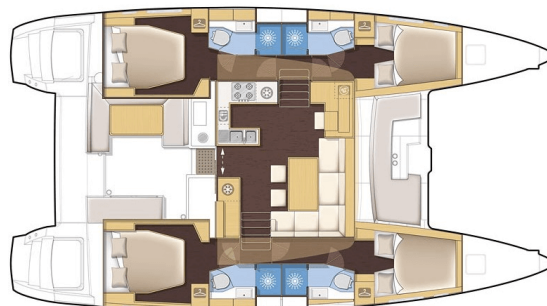

LAGOON 46

Spiritus (2023)

Catamaran Lagoon 46 Spiritus, built in 2023 is anchored in the Lefkas main port, Ionian Islands, Greece. It has 4 + 2 cabins, can accommodate 8 + 2 + 2 people and has 4 + 1 toilets. Bed linen and kitchen equipment are included in the price.

Yacht name

Spiritus

Production year

2023

Length

46 ft

Cabins

4 + 2