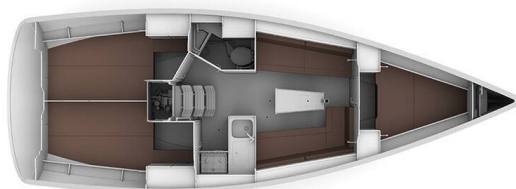

BAVARIA CRUISER 34

Feeling Good (2017)

Sailing yacht **Bavaria Cruiser 34 Feeling Good**, built in **2017** is anchored in the **Marina Pirovac, Šibenik region, Croatia**. It has **3 cabins**, can accommodate **6 + 2 people** and has **1 toilets**. Bed linen and kitchen equipment are included in the price.

Feeling Good

Production year

2017

Length

33 ft

Cabins

3

Berths