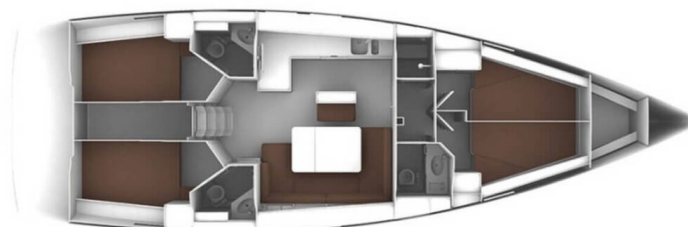

BAVARIA CRUISER 46

Summer Jazz (2023)

Sailing yacht **Bavaria Cruiser 46 Summer Jazz**, built in **2023** is anchored in the **Marina Kornati, Biograd, Zadar region, Croatia**. It has **4 cabins**, can accommodate **8 + 1 people** and has **3 toilets**. Bed linen and kitchen equipment are included in the price.

Summer Jazz

Production year

2023

Length

47 ft

Cabins

4

Berths