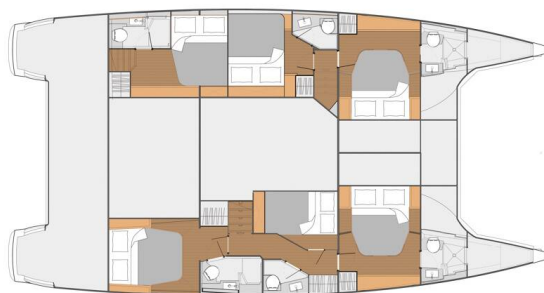

FOUNTAIN PAJOT SABA 50

Anna Isabella (2019)

Catamaran Fountaine Pajot Saba 50 Anna Isabella, built in 2019 is anchored in the **Seychelles, Eden Island Marina, Mahé, Seychelles**. It has **5 + 1 cabins**, can accommodate **10 + 2 people** and has **6 toilets**. Bed linen and kitchen equipment are included in the price.