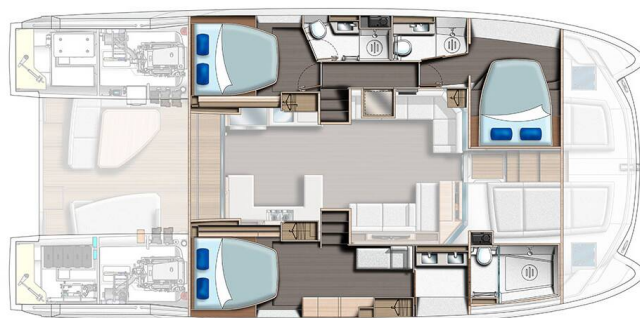

LEOPARD 53 - OW

Akula (2021)

Power catamaran Leopard 53 - OW Akula, built in 2021 is anchored in the Seychelles, Eden Island Marina, Mahé, Seychelles. It has **3 + 1 cabins**, can accommodate **6 + 2 + 1 people** and has **3 toilets**. Bed linen and kitchen equipment are included in the price.

Akula

Production year

2021

Length

53 ft

Cabins

3 + 1

Berths