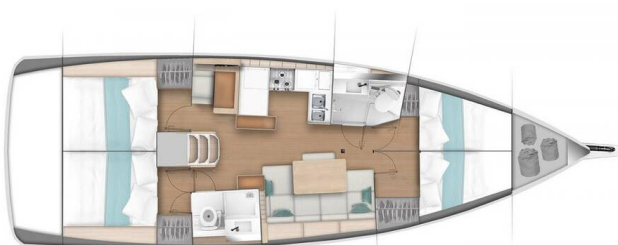

# SUN ODYSSEY 440

Vela (2023)

Sailing yacht Sun Odyssey 440 Vela, built in 2023 is anchored in the Marina Kornati, Biograd, Zadar region, Croatia. It has 4 cabins, can accommodate 8 + 2 people and has 2 toilets. Bed linen and kitchen equipment are included in the price.