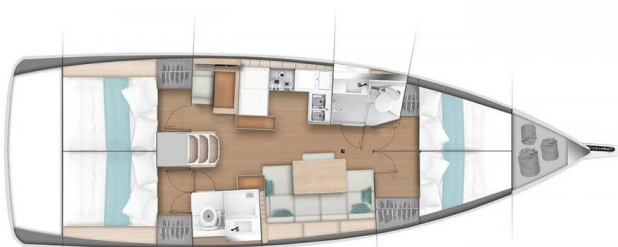

SUN ODYSSEY 440

Vela (2023)

Sailing yacht Sun Odyssey 440 Vela, built in 2023 is anchored in the Marina Kornati, Biograd, Zadar region, Croatia. It has 4 cabins, can accommodate 8 + 2 people and has 2 toilets. Bed linen and kitchen equipment are included in the price.