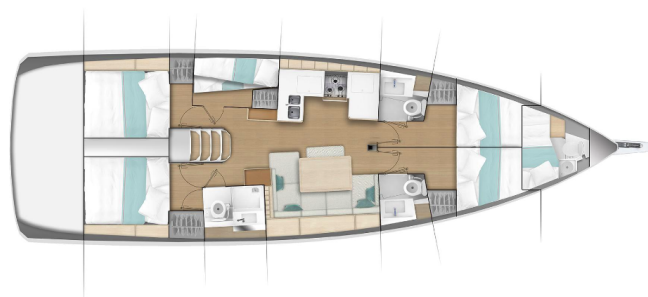

# SUN ODYSSEY 490

Luna (2023)

Sailing yacht Sun Odyssey 490 Luna, built in 2023 is anchored in the Marina Kornati, Biograd, Zadar region, Croatia. It has 5 + 1 cabins, can accommodate 10 + 1 + 1 people and has 3 toilets. Bed linen and kitchen equipment are included in the price.

**Luna**

Production year

**2023**

Length

**47 ft**

Cabins

**5 + 1**

Berths