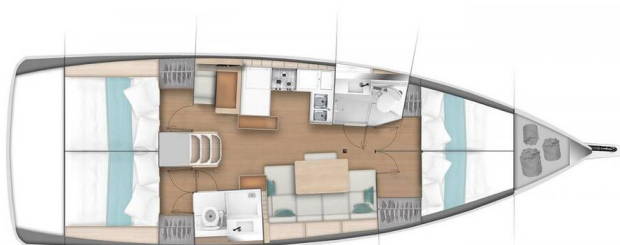

SUN ODYSSEY 440

Soyka (2023)

Sailing yacht Sun Odyssey 440 Soyka, built in 2023 is anchored in the ACI Marina Trogir, Split region, Croatia. It has 4 cabins, can accommodate 8 + 2 people and has 2 toilets. Bed linen and kitchen equipment are included in the price.

Soyka

Production year

2023

Length

43 ft

Cabins

4

Berths