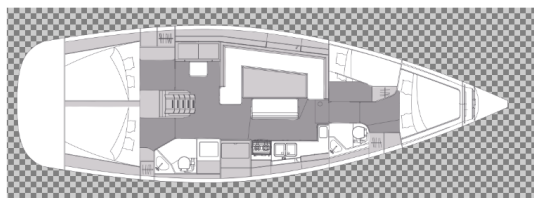

# ELAN IMPRESSION 45.1

Zeba (2023)

Sailing yacht Elan Impression 45.1 Zeba, built in 2023 is anchored in the ACI Marina Trogir, Split region, Croatia. It has 4 cabins, can accommodate 8 + 2 people and has 2 toilets. Bed linen and kitchen equipment are included in the price.