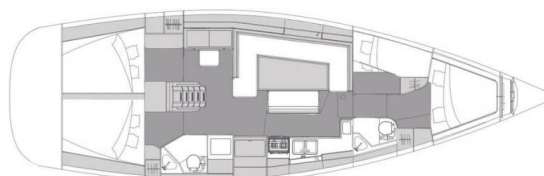

ELAN IMPRESSION 45.1

Moon Pearl (2023)

Sailing yacht Elan Impression 45.1 Moon Pearl, built in 2023 is anchored in the Marina Kornati, Biograd, Zadar region, Croatia. It has 4 cabins, can accommodate 8 + 2 people and has 2 toilets. Bed linen and kitchen equipment are included in the price.

Moon Pearl

Production year

2023

Length

44 ft

Cabins

4

Berths