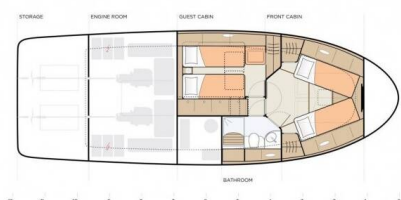

GREENLINE 40

D&D (2023)

Motor yacht **Greenline 40 D&D**, built in **2023** is anchored in the **Marina Kornati, Biograd, Zadar region, Croatia**. It has **2 cabins**, can accommodate **4 + 2 people** and has **1 toilets**. Bed linen and kitchen equipment are included in the price.

YACHT SPECIFICATIONS

Yacht Base

Marina Kornati, Biograd, Croatia

Yacht ID

4874

Brands

Greenline

Yacht name

D&D

Production year

2023

Length

39 ft

Cabins

2

Berths

4 + 2

Max Persons

6

WC

1

Engine

2 x 250 HP

Fuel tank

700 l