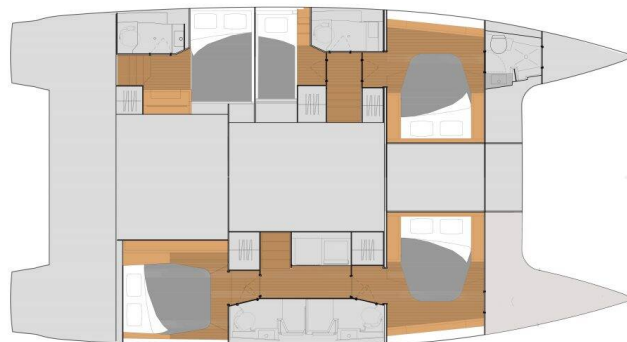

FOUNTAIN PAJOT TANNA 47

Ojala (2021)

Catamaran Fountaine Pajot Tanna 47 Ojala, built in 2021 is anchored in the **St. Thomas, Frenchtown Marina, US- Virgin Islands, United States Virgin Islands**. It has **5 + 1 cabins**, can accommodate **10 + 1 people** and has **5 toilets**. Bed linen and kitchen equipment are included in the price.

YACHT SPECIFICATIONS

Yacht Base

**St. Thomas, Frenchtown Marina,
United States Virgin Islands**

Yacht ID

4851

Brands

Fountaine Pajot

Yacht name

Ojala

Production year

2021

Length

46 ft

Cabins

5 + 1

Berths

10 + 1

WC

5

Engine

2 x 60 HP

Fuel tank

940 l

WEBSITE

www.plujeme.cz

PHONE

+420 720 755 085

MOBILE

+420 777 170 276

E-MAIL

info@plujeme.cz

PLUJEME RÁDI S.R.O.

Dlouhá 730/35, 11000 Praha 1 – Staré Město, Czech Republic