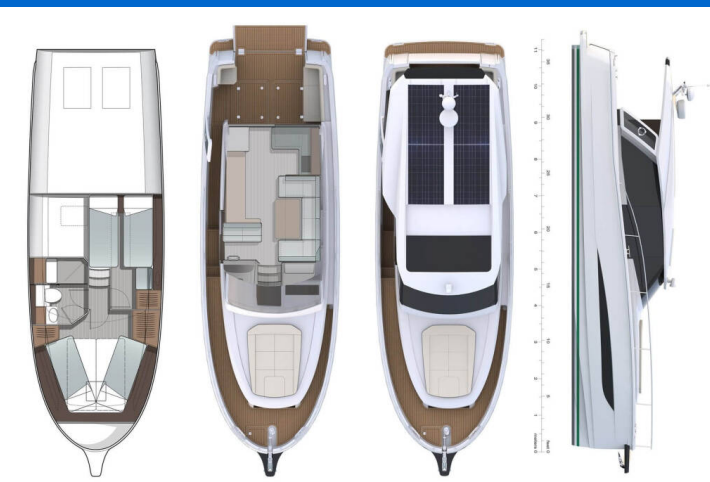

GREENLINE 39

Blandona (2023)

Motor yacht **Greenline 39 Blandona**, built in **2023** is anchored in the **Marina Pirovac, Šibenik region, Croatia**. It has **2 cabins**, can accommodate **4 + 2 people** and has **1 toilets**. Bed linen and kitchen equipment are included in the price.

Blandona

Production year

2023

Length

39 ft

Cabins

2

Berths

4 + 2

Max Persons

6

WC

1

Engine

1 x 370 HP

Fuel tank