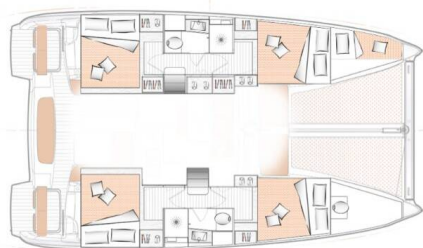

EXCESS 11

Lizzy (2021)

Catamaran **Excess 11 Lizzy**, built in **2021** is anchored in the **Fethiye, Ece Saray Marina Resort, Aegean, Turkey**. It has **4 + 2 cabins**, can accommodate **8 + 2 people** and has **2 + 1 toilets**. Bed linen and kitchen equipment are included in the price.

Lizzy

Production year

2021

Length

37 ft

Cabins

4 + 2

Berths