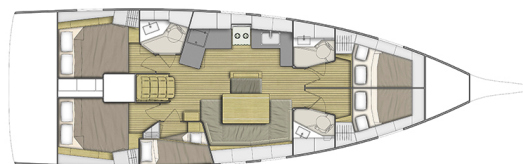

OCEANIS 46.1

Chrisel (2020)

Sailing yacht Oceanis 46.1 Chrisel, built in 2020 is anchored in the Lefkas, D-Marin, Ionian Islands, Greece. It has 5 cabins, can accommodate 10 people and has 3 toilets. Bed linen and kitchen equipment are included in the price.

Chrisel

Production year

2020

Length

48 ft

Cabins

5

Berths