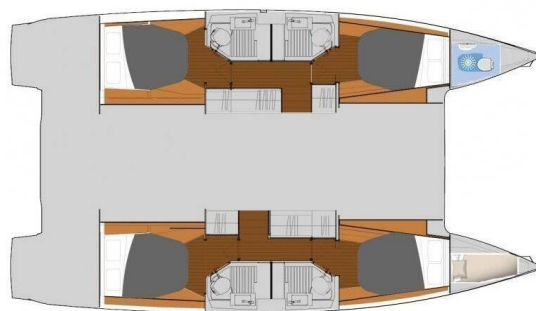

FOUNTAIN PAJOT ASTREA 42

Vida (2022)

Catamaran Fountaine Pajot Astrea 42 Vida, built in 2022 is anchored in the BVI, Tortola, Ritter House Marina, British Virgin Islands, British Virgin Islands. It has 4 + 1 cabins, can accommodate 8 + 1 people and has 4 toilets. Bed linen and kitchen equipment are included in the price.