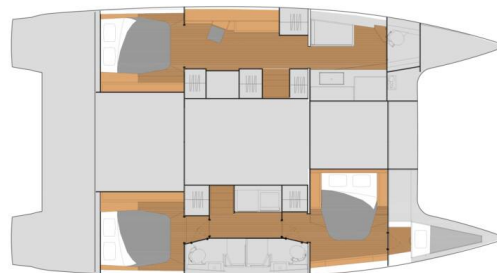

FONTAINE PAJOT TANNA 47 MAESTRO

Ithaka (2022)

Catamaran Fountaine Pajot Tanna 47 Maestro Ithaka, built in 2022 is anchored in the BVI, Tortola, Ritter House Marina, British Virgin Islands, British Virgin Islands. It has 3 cabins, can accommodate 6 people and has 3 toilets. Bed linen and kitchen equipment are included in the price.

YACHT SPECIFICATIONS

Yacht Base

**BVI, Tortola, Ritter House Marina,
British Virgin Islands**

Yacht ID

4744

Brands

Fountaine Pajot

Yacht name

Ithaka

Production year

2022

Length

46 ft

Cabins

3

Berths

6

WC

3

Engine

2 x 60 HP

Fuel tank

939 l

WEBSITE

www.plujeme.cz

PHONE

+420 720 755 085

MOBILE

+420 777 170 276

E-MAIL

info@plujeme.cz

PLUJEME RÁDI S.R.O.

Dlouhá 730/35, 11000 Praha 1 – Staré Město, Czech Republic