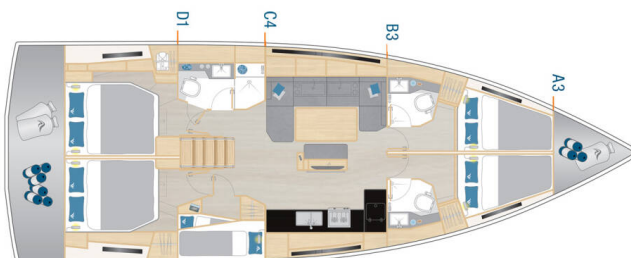

HANSE 460

Aventura (2022)

Sailing yacht Hanse 460 Aventura, built in 2022 is anchored in the **Dubrovnik, Komolac, ACI Marina Dubrovnik, Dubrovnik region, Croatia**. It has **5 cabins**, can accommodate **10 + 2 people** and has **3 toilets**. Bed linen and kitchen equipment are included in the price.