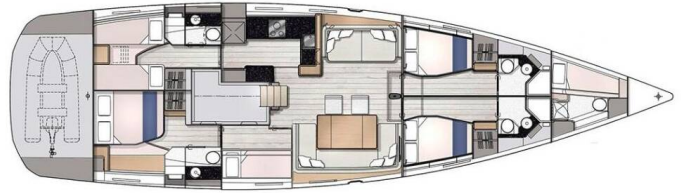

JEANNEAU 65

Uranos (2023)

Sailing yacht Jeanneau 65 Uranos, built in 2023 is anchored in the Lavrion, main port, Athens area/Saronic/Peloponese, Greece. It has 6 cabins, can accommodate 12 people and has 5 toilets. Bed linen and kitchen equipment are included in the price.