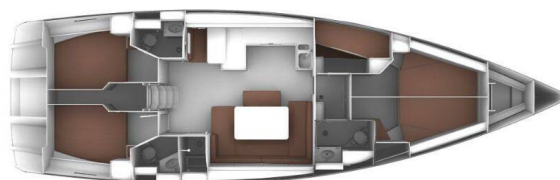

BAVARIA CRUISER 51

Sea Wonder I (2018)

Sailing yacht Bavaria Cruiser 51 Sea Wonder I, built in 2018 is anchored in the Athens, Alimos marina, Athens area/Saronic/Peloponese, Greece. It has 5 cabins, can accommodate 10 people and has 3 toilets. Bed linen and kitchen equipment are included in the price.

Sea Wonder I

Production year

2018

Length

51 ft

Cabins

5

Berths