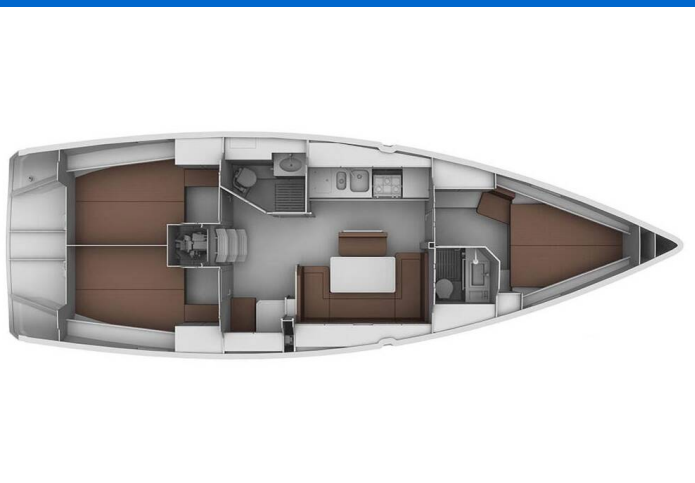

BAVARIA CRUISER 40 S

Allegro (2012)

Sailing yacht **Bavaria Cruiser 40 S Allegro**, built in **2012** is anchored in the **Marina Tehnomont Veruda, Pula, Istra, Croatia**. It has **3 cabins**, can accommodate **6 + 2 people** and has **2 toilets**. Bed linen and kitchen equipment are included in the price.

Allegro

Production year

2012

Length

41 ft

Cabins

3

Berths