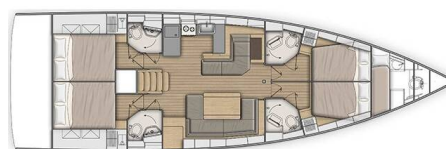

OCEANIS 51.1

Living in sea (2022)

Sailing yacht Oceanis 51.1 Living in sea, built in 2022 is anchored in the **Corfu, Gouvia Marina, Ionian Islands, Greece**. It has **4 + 1 cabins**, can accommodate **8 + 2 people** and has **4 + 1 toilets**. Bed linen and kitchen equipment are included in the price.

Living in sea

Production year

2022

Length

52 ft

Cabins

4 + 1

Berths