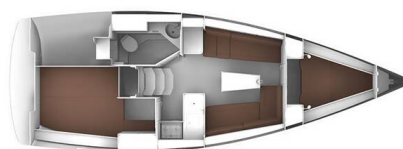

BAVARIA CRUISER 33

Salsa (2016)

Sailing yacht **Bavaria Cruiser 33 Salsa**, built in **2016** is anchored in the **Marina Zadar (ex. Tankerkomerc), Zadar region, Croatia**. It has **2 cabins**, can accommodate **4 + 2 people** and has **1 toilets**. Bed linen and kitchen equipment are included in the price.

Salsa

Production year

2016

Length

33 ft

Cabins

2

Berths