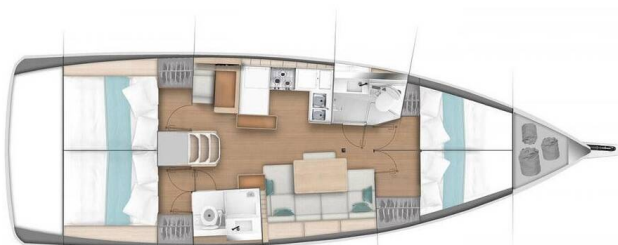

SUN ODYSSEY 440

Roma (2021)

Sailing yacht Sun Odyssey 440 Roma, built in 2021 is anchored in the **Göcek, Aegean, Turkey**. It has **4 cabins**, can accommodate **8 people** and has **2 toilets**. Bed linen and kitchen equipment are included in the price.

Roma

Production year

2021

Length

43 ft

Cabins

4

Berths