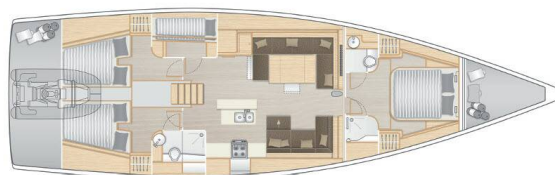

# HANSE 588

Ananija II (2020)

Sailing yacht Hanse 588 Ananija II, built in 2020 is anchored in the **Marmaris, Netsel Marina, Aegean, Turkey**. It has **3 + 1 cabins**, can accommodate **6 + 1 people** and has **2 toilets**. Bed linen and kitchen equipment are included in the price.