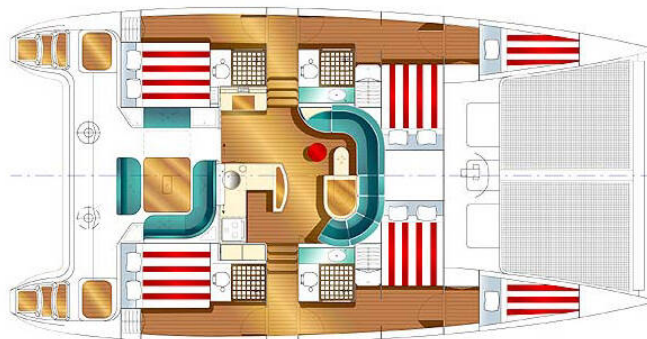

NAUTITECH 47

Kassiopeia (2005)

Catamaran Nautitech 47 Kassiopeia, built in 2005 is anchored in the **Marmaris, Netsel Marina, Aegean, Turkey**. It has **4 + 2 cabins**, can accommodate **8 + 2 + 2 people** and has **4 toilets**. Bed linen and kitchen equipment are included in the price.

Kassiopeia

Production year

2005

Length

48 ft

Cabins

4 + 2

Berths