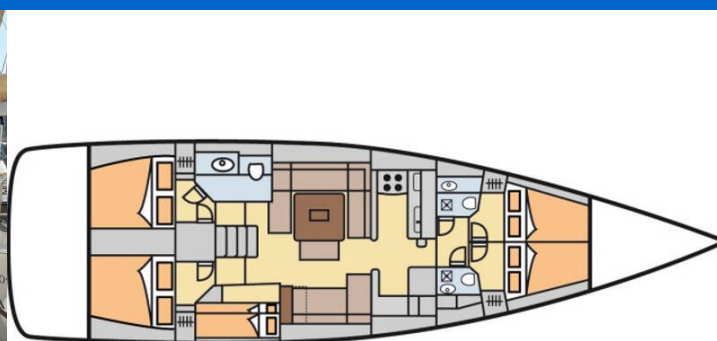

DUFOUR 500 GL

Maestro (2014)

Sailing yacht Dufour 500 GL Maestro, built in 2014 is anchored in the **Marmaris, Netsel Marina, Aegean, Turkey**. It has **5 cabins**, can accommodate **10 people** and has **3 toilets**. Bed linen and kitchen equipment are included in the price.