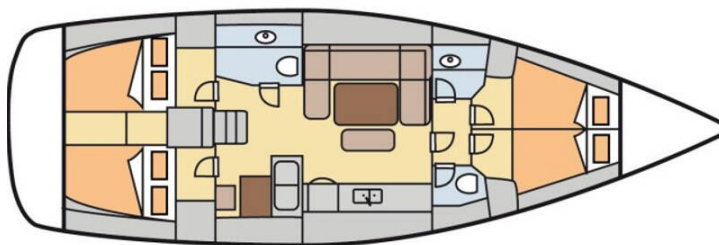

DUFOUR 450 GL

Pandeia (2013)

Sailing yacht Dufour 450 GL Pandeia, built in 2013 is anchored in the **Marmaris, Netsel Marina, Aegean, Turkey**. It has **4 cabins**, can accommodate **8 people** and has **2 toilets**. Bed linen and kitchen equipment are included in the price.