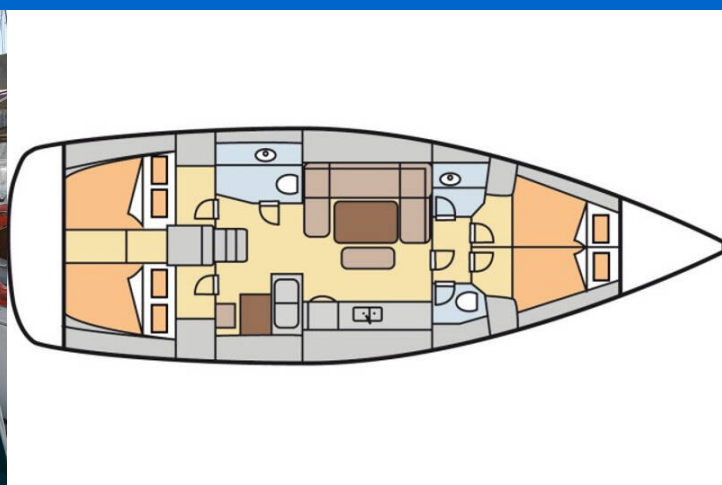

# DUFOUR 450 GL

Surprise (2013)

Sailing yacht Dufour 450 GL Surprise, built in 2013 is anchored in the **Marmaris, Netsel Marina, Aegean, Turkey**. It has **4 cabins**, can accommodate **8 people** and has **2 toilets**. Bed linen and kitchen equipment are included in the price.

**Surprise**

Production year

**2013**

Length

**44 ft**

Cabins

**4**

Berths