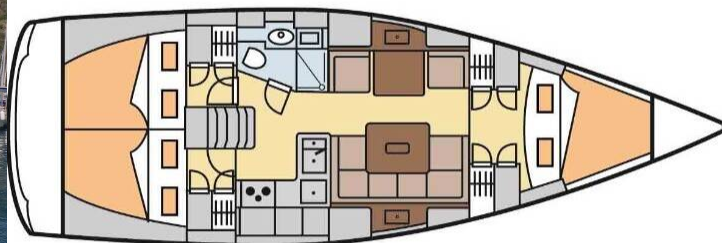

HANSE 375

Baba Yaga (2011)

Sailing yacht Hanse 375 Baba Yaga, built in 2011 is anchored in the **Marmaris, Netsel Marina, Aegean, Turkey**. It has **3 cabins**, can accommodate **6 people** and has **1 toilets**. Bed linen and kitchen equipment are included in the price.