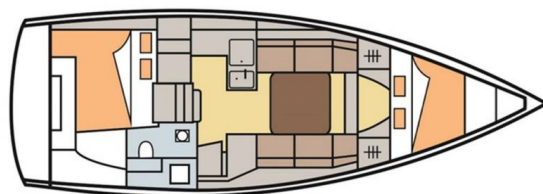

# DUFOUR 350 GL

White Pearl (2016)

Sailing yacht Dufour 350 GL White Pearl, built in 2016 is anchored in the **Marmaris, Netsel Marina, Aegean, Turkey**. It has **2 cabins**, can accommodate **4 people** and has **1 toilets**. Bed linen and kitchen equipment are included in the price.

**White Pearl**

Production year

**2016**

Length

**34 ft**

Cabins

**2**

Berths