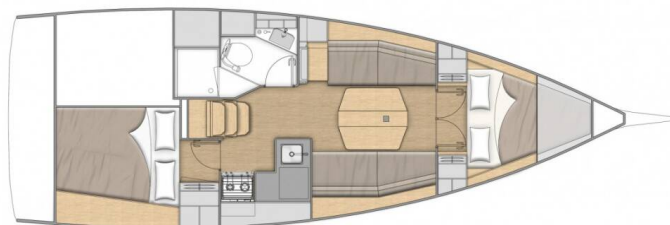

OCEANIS 34.1

Aria (2023)

Sailing yacht **Oceanis 34.1 Aria**, built in **2023** is anchored in the **Athens, Alimos marina, Athens area/Saronic/Peloponese, Greece**. It has **2 cabins**, can accommodate **4 + 2 people** and has **1 toilets**. Bed linen and kitchen equipment are included in the price.

Aria

Production year

2023

Length

35 ft

Cabins

2

Berths