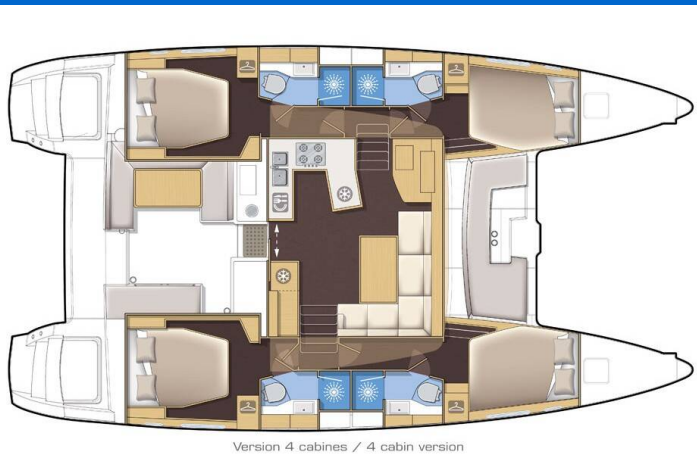

LAGOON 450 S

Elenya (2021)

Catamaran Lagoon 450 S Elenya, built in 2021 is anchored in the Marina Frapa, Rogoznica, Šibenik region, Croatia. It has 4 + 2 cabins, can accommodate 8 + 2 + 2 people and has 4 toilets. Bed linen and kitchen equipment are included in the price.

Elenya

Production year

2021

Length

46 ft

Cabins

4 + 2

Berths