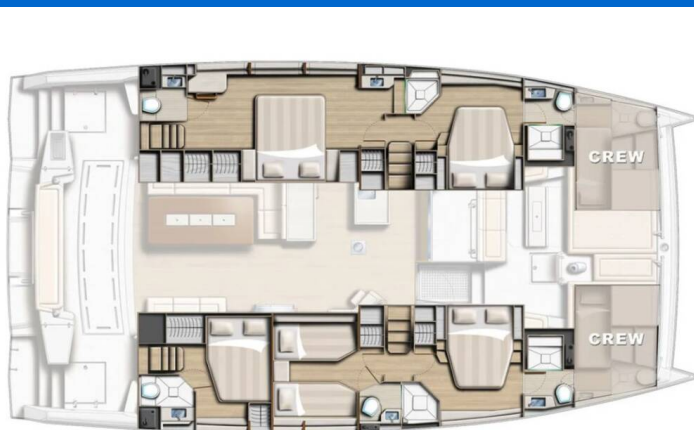

# BALI 5.4

Blue Blue Blue (2022)

Catamaran Bali 5.4 Blue Blue Blue, built in 2022 is anchored in the Olbia, Sardinia, Italy. It has 5 + 2 cabins, can accommodate 10 + 2 people and has 5 toilets. Bed linen and kitchen equipment are included in the price.

**Blue Blue Blue**

Production year

**2022**

Length

**55 ft**

Cabins

**5 + 2**

Berths