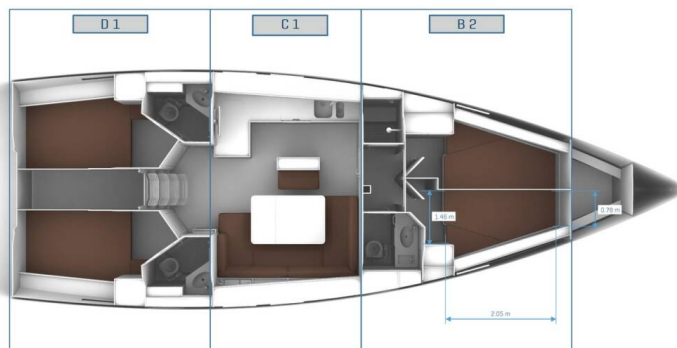

BAVARIA CRUISER 46

Classy (2022)

Sailing yacht **Bavaria Cruiser 46 Classy**, built in **2022** is anchored in the **Marmaris, Albatros Marina, Aegean, Turkey**. It has **4 cabins**, can accommodate **8 people** and has **3 toilets**. Bed linen and kitchen equipment are included in the price.

Classy

Production year

2022

Length

47 ft

Cabins

4

Berths