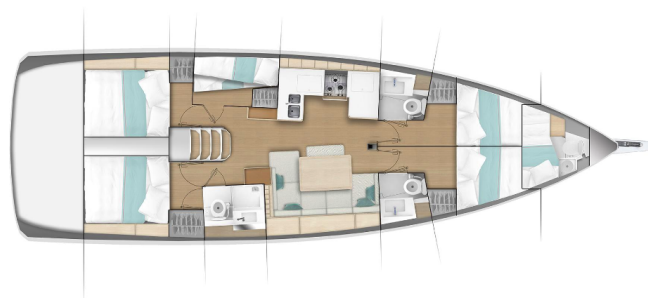

SUN ODYSSEY 490

Aqua Fun (2020)

Sailing yacht Sun Odyssey 490 Aqua Fun, built in 2020 is anchored in the **Lavrion - Olympic Marine, Athens area/Saronic/Peloponese, Greece**. It has **5 + 1 cabins**, can accommodate **10 + 1 people** and has **3 + 1 toilets**. Bed linen and kitchen equipment are included in the price.

Aqua Fun

Production year

2020

Length

47 ft

Cabins

5 + 1

Berths