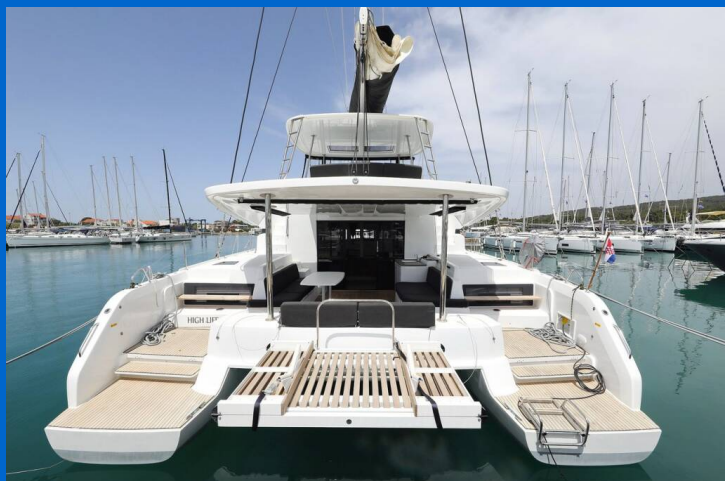

# LAGOON 50

High Life (2022)

Catamaran Lagoon 50 High Life, built in 2022 is anchored in the Sukosan, D-Marin Dalmacija Marina, Zadar region, Croatia . It has 6 + 1 cabins, can accommodate 12 + 1 + 1 people and has 6 toilets. Bed linen and kitchen equipment are included in the price.

## YACHT SPECIFICATIONS

Yacht Base

**Sukosan, D-Marin Dalmacija Marina,  
Croatia**

Yacht ID

**4565**

Brands

**Lagoon**

Yacht name

**High Life**

Production year

**2022**

Length

**48 ft**

Cabins

**6 + 1**

Berths