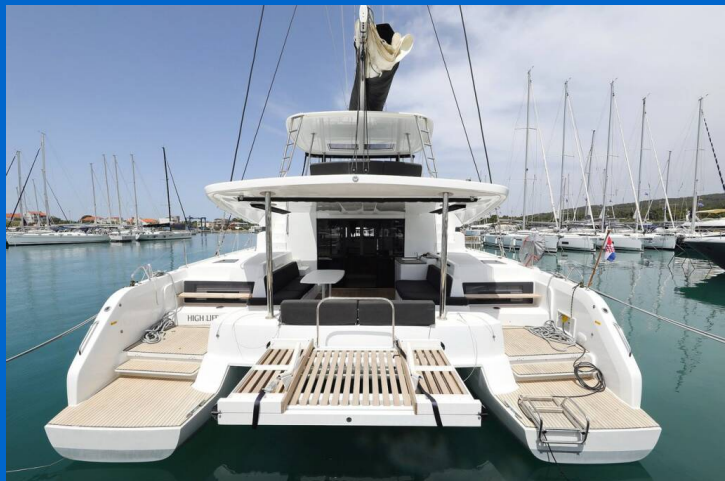

LAGOON 50

High Life (2022)

Catamaran Lagoon 50 High Life, built in 2022 is anchored in the Sukosan, D-Marin Dalmacija Marina, Zadar region, Croatia . It has 6 + 1 cabins, can accommodate 12 + 1 + 1 people and has 6 toilets. Bed linen and kitchen equipment are included in the price.

YACHT SPECIFICATIONS

Yacht Base

**Sukosan, D-Marin Dalmacija Marina,
Croatia**

Yacht ID

4565

Brands

Lagoon

Yacht name

High Life

Production year

2022

Length

48 ft

Cabins

6 + 1

Berths