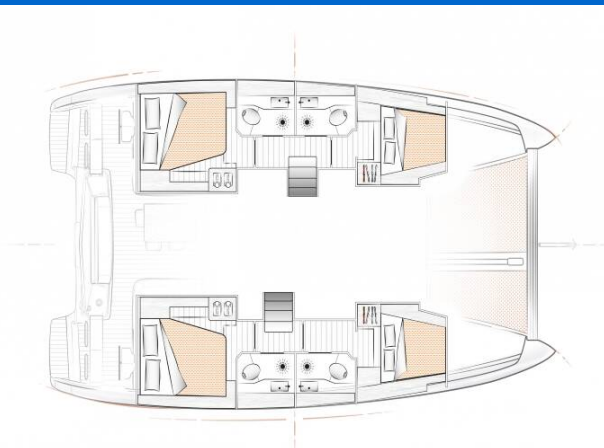

EXCESS 12

Aeolian Odyssey (2022)

Catamaran **Excess 12 Aeolian Odyssey**, built in **2022** is anchored in the **Preveza Marina, Ionian Islands, Greece**. It has **4 + 1 cabins**, can accommodate **8 + 2 + 1 people** and has **4 + 1 toilets**. Bed linen and kitchen equipment are included in the price.