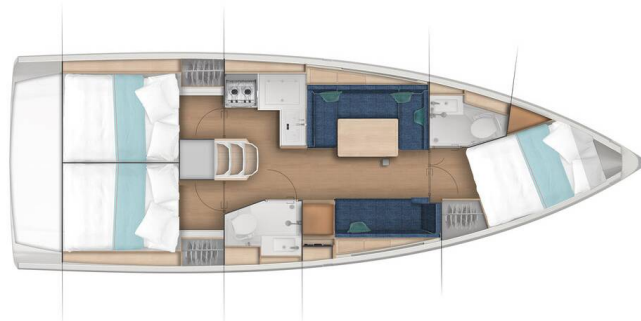

SUN ODYSSEY 380

Just Happy (2022)

Sailing yacht Sun Odyssey 380 Just Happy, built in 2022 is anchored in the **Göcek Mucev Marina, Aegean, Turkey**. It has **3 cabins**, can accommodate **6 + 1 people** and has **2 toilets**. Bed linen and kitchen equipment are included in the price.

Just Happy

Production year

2022

Length

37 ft

Cabins

3

Berths