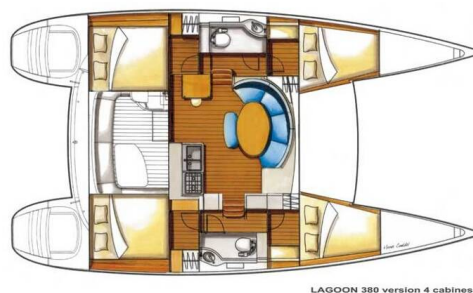

LAGOON 380

ThunderCat (2016)

Catamaran Lagoon 380 ThunderCat, built in 2016 is anchored in the Lavrion, main port, Athens area/Saronic/Peloponese, Greece. It has 4 cabins, can accommodate 8 + 2 people and has 2 toilets. Bed linen and kitchen equipment are included in the price.

ThunderCat

Production year

2016

Length

38 ft

Cabins

4

Berths