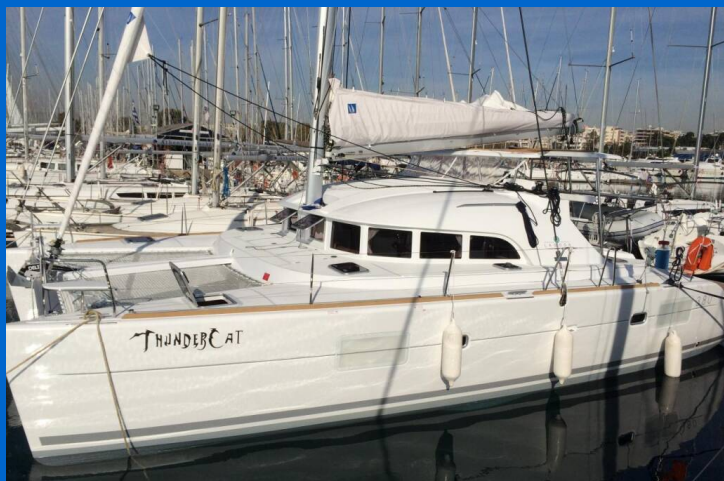

LAGOON 380

ThunderCat (2016)

Catamaran Lagoon 380 ThunderCat, built in 2016 is anchored in the Lavrion, main port, Athens area/Saronic/Peloponese, Greece. It has 4 cabins, can accommodate 8 + 2 people and has 2 toilets. Bed linen and kitchen equipment are included in the price.

YACHT SPECIFICATIONS

Yacht Base

Lavrion, main port, Greece

Yacht ID

453

Brands

Lagoon

Yacht name

ThunderCat

Production year

2016

Length

38 ft

Cabins

4

Berths