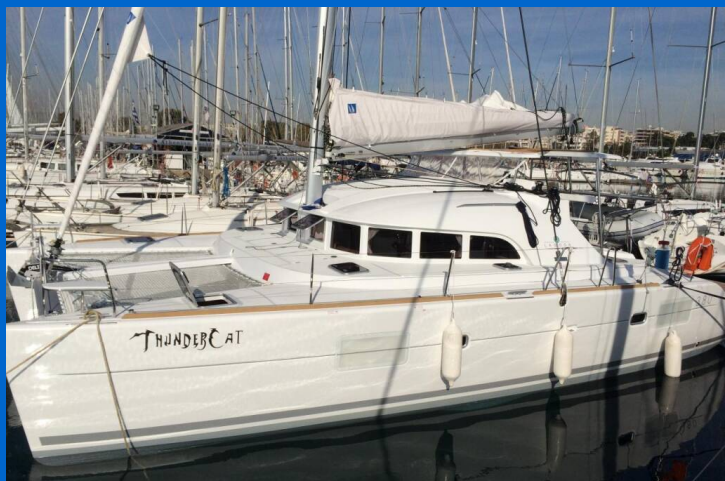

LAGOON 380

ThunderCat (2016)

Catamaran Lagoon 380 ThunderCat, built in 2016 is anchored in the Lavrion, main port, Athens area/Saronic/Peloponese, Greece. It has 4 cabins, can accommodate 8 + 2 people and has 2 toilets. Bed linen and kitchen equipment are included in the price.

YACHT SPECIFICATIONS

Yacht Base

Lavrion, main port, Greece

Yacht ID

453

Brands

Lagoon

Yacht name

ThunderCat

Production year

2016

Length

38 ft

Cabins

4

Berths