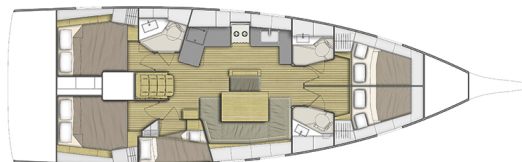

OCEANIS 46.1

Kos 46.9 (2022)

Sailing yacht Oceanis 46.1 Kos 46.9, built in 2022 is anchored in the **Kos, Kos Marina, Dodecanese, Greece**. It has **5 cabins**, can accommodate **10 people** and has **3 toilets**. Bed linen and kitchen equipment are included in the price.

Kos 46.9

Production year

2022

Length

48 ft

Cabins

5

Berths