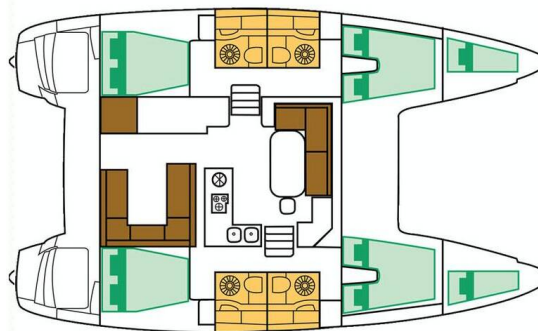

LAGOON 400 S2

Emerald Seas (2015)

Catamaran Lagoon 400 S2 Emerald Seas, built in 2015 is anchored in the Lavrion, main port, Athens area/Saronic/Peloponese, Greece. It has 4 + 2 cabins, can accommodate 8 + 2 + 2 people and has 4 toilets. Bed linen and kitchen equipment are included in the price.

YACHT SPECIFICATIONS

Yacht Base

Lavrion, main port, Greece

Yacht ID

452

Brands

Lagoon

Yacht name

Emerald Seas

Production year

2015

Length

39 ft

Cabins

4 + 2

Berths