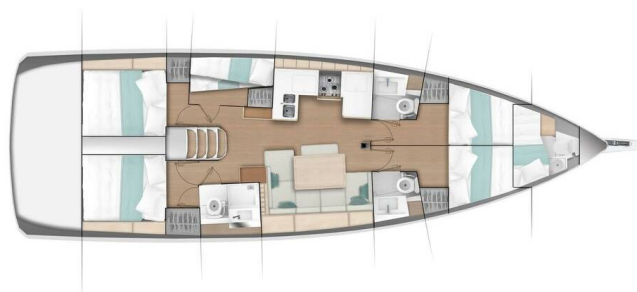

# SUN ODYSSEY 490

Oracle (2022)

Sailing yacht Sun Odyssey 490 Oracle, built in 2022 is anchored in the **Kas Marina, Mediterranean, Turkey**. It has **5 + 1 cabins**, can accommodate **10 + 1 people** and has **3 toilets**. Bed linen and kitchen equipment are included in the price.

**Oracle**

Production year

**2022**

Length

**47 ft**

Cabins

**5 + 1**

Berths