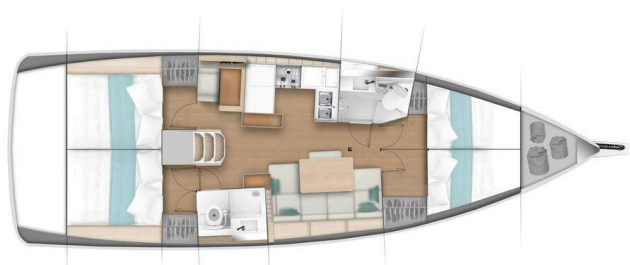

SUN ODYSSEY 440

Trinity (2023)

Sailing yacht Sun Odyssey 440 Trinity, built in 2023 is anchored in the **Kas Marina, Mediterranean, Turkey**. It has **4 cabins**, can accommodate **8 people** and has **2 toilets**. Bed linen and kitchen equipment are included in the price.

Trinity

Production year

2023

Length

43 ft

Cabins

4

Berths