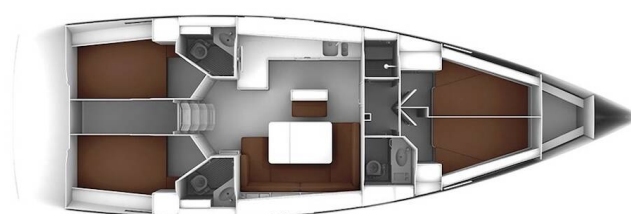

BAVARIA CRUISER 46

Malbec (2016)

Sailing yacht **Bavaria Cruiser 46 Malbec**, built in **2016** is anchored in the **Trogir, Yachtclub Seget (Marina Baotic), Split region, Croatia**. It has **4 cabins**, can accommodate **8 + 1 people** and has **3 toilets**. Bed linen and kitchen equipment are included in the price.

Malbec

Production year

2016

Length

47 ft

Cabins

4

Berths