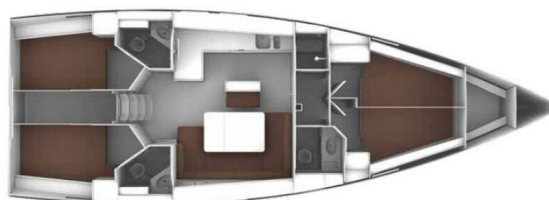

BAVARIA CRUISER 46 STYLE

Io (2022)

Sailing yacht Bavaria Cruiser 46 Style Io, built in 2022 is anchored in the **Lavrion, main port, Athens area/Saronic/Peloponese, Greece**. It has **4 cabins**, can accommodate **8 people** and has **3 toilets**. Bed linen and kitchen equipment are included in the price.