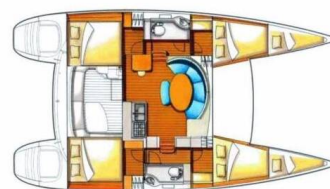

LAGOON 380 S2

Phoenix (2009)

Catamaran Lagoon 380 S2 Phoenix, built in 2009 is anchored in the Marina Zadar (ex. Tankerkomerc), Zadar region, Croatia. It has 4 + 2 cabins, can accommodate 8 + 2 people and has 2 toilets. Bed linen and kitchen equipment are included in the price.