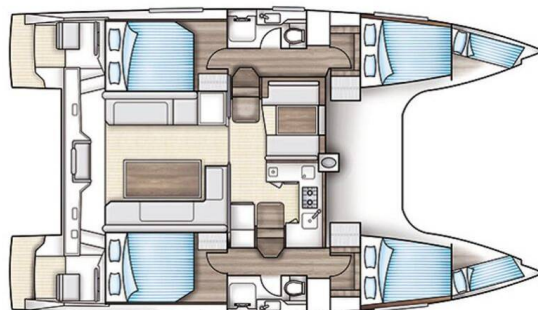

NAUTITECH 40 OPEN

Kalea (2015)

Catamaran Nautitech 40 Open Kalea, built in 2015 is anchored in the Marina Hramina, Murter, Šibenik region, Croatia. It has 4 + 2 cabins, can accommodate 8 + 2 people and has 2 toilets. Bed linen and kitchen equipment are included in the price.

Kalea

Production year

2015

Length

39 ft

Cabins

4 + 2

Berths