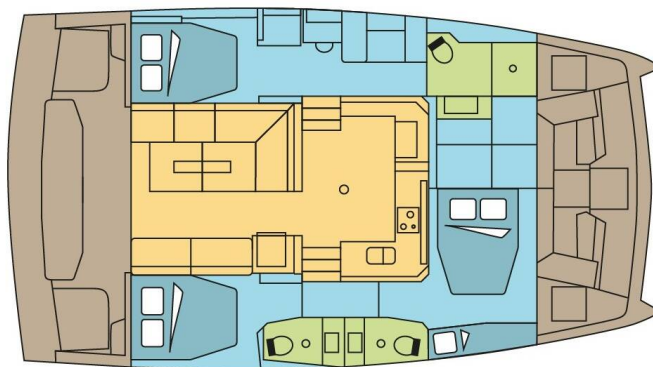

BALI CATSPACE OW

PÜRSEVERANCE (2022)

Catamaran Bali Catspace OW PÜRSEVERANCE, built in 2022 is anchored in the Nassau, Palm Cay Marina, New Providence, Bahamas. It has **3 cabins**, can accommodate **6 + 2 people** and has **3 toilets**. Bed linen and kitchen equipment are included in the price.